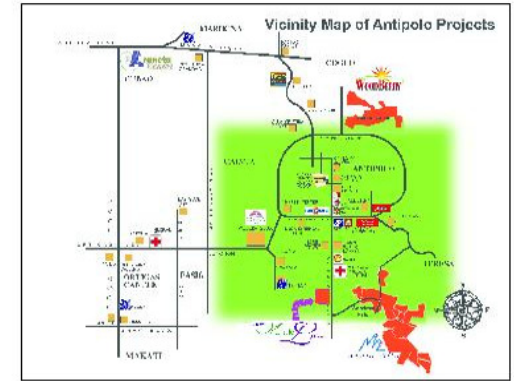

- CALISTA
- DANIELA
- △ DANIELA UPHILL

CROWN ASIA
Your home of choice.

Series 0125 2009

MARKETING COPY